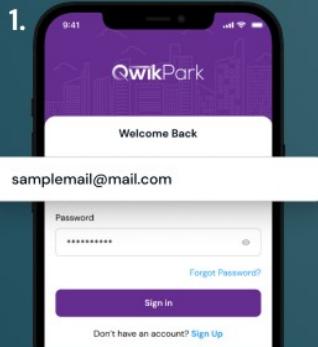

# GUNWHARF QUAYS

WATERFRONT OUTLET SHOPPING

We are delighted to have partnered with QwikPark to help make parking at Gunwharf Quays both quicker and easier for you.

Simply follow the guide below and when you arrive, our automated number plate recognition cameras will identify your vehicle, allowing you automatic access.

## How does it work?

Prior to your arrival, download the QwikPark app and sign up. Simply scan the barcode to the right to download or search for QwikPark on the app stores.

QwikPark