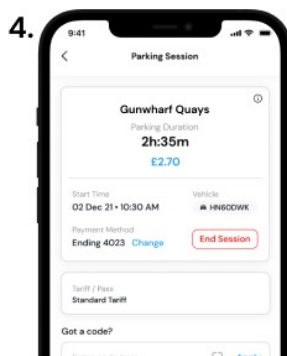

Sessions and Discounts

When you start a parking session, you can see all the details within the app. From here you can also easily add any available discounts.