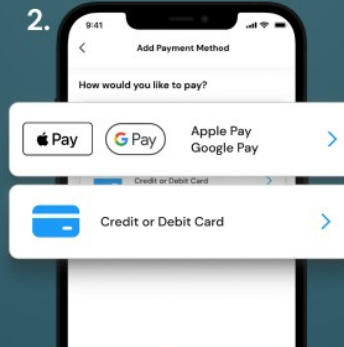

## How does it work?

Prior to your arrival, download the QwikPark app and sign up. Simply scan the barcode to the right to download or search for QwikPark on the app stores.

QwikPark

### Sign Up

Sign up in seconds. Remember to allow notifications so we can alert you of parking sessions and when payments are made.