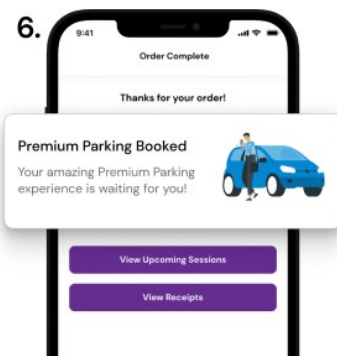

## How does it work?

Prior to your arrival, download the QwikPark app and sign up. Simply scan the barcode to the right to download or search for QwikPark on the app stores.

QwikPark

### That's it!

You're all set. When you enter and leave Gunwharf Quays, the barriers will raise and your parking session will automatically start and end. No need to press for a ticket.

### Sessions and Discounts

When you start a parking session, you can see all the details within the app. From here you can also easily add any available discounts.

### Homepage Helper

On the app homepage you'll find shortcuts to the most used features of the app. Find car park info, prices, season passes and more.