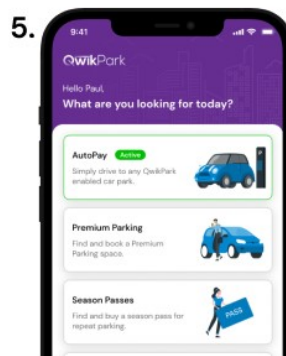

Homepage Helper

On the app homepage you'll find shortcuts to the most used features of the app. Find car park info, prices, season passes and more.