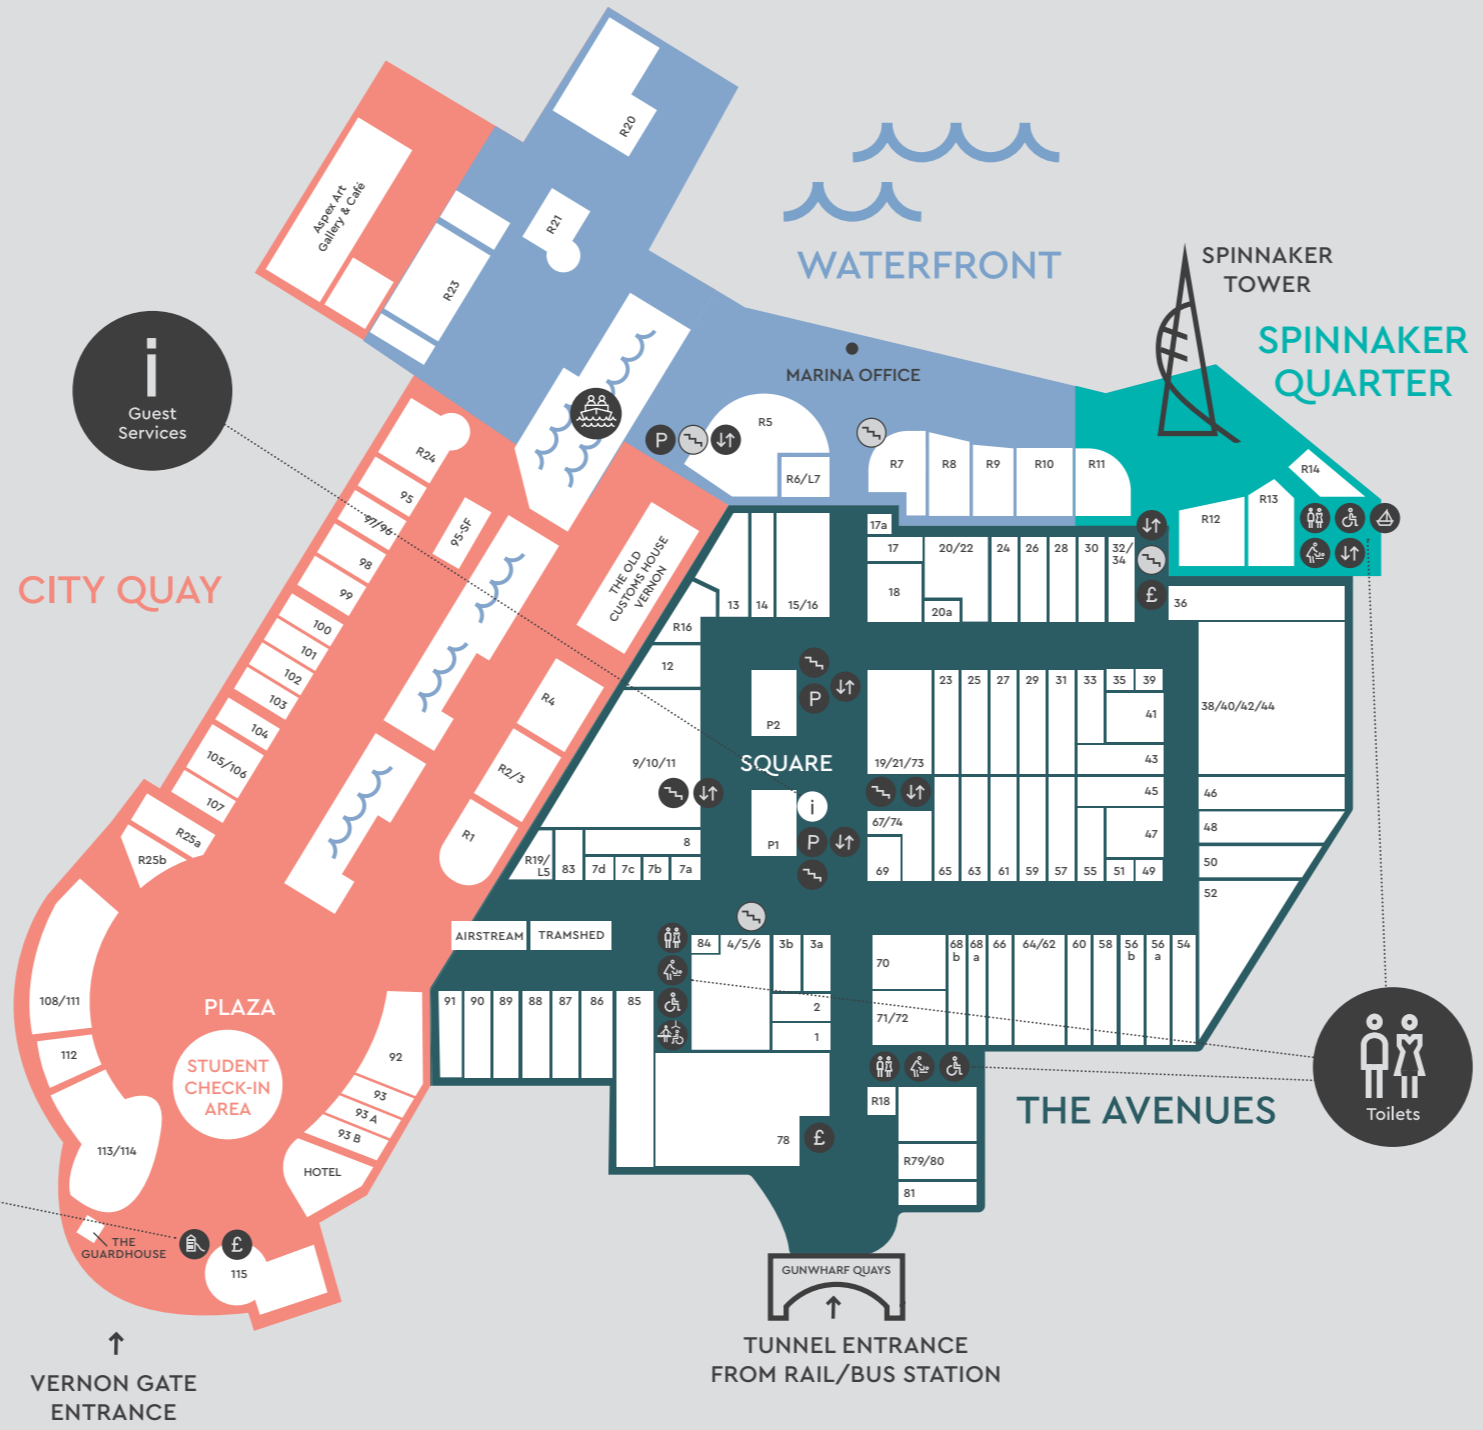

# 1

FIRST

- PARKING
- ESCALATORS
- STAIRS
- BABY CHANGE
- TOILETS
- LIFTS
- GUEST SERVICES
- PLAY AREA
- ACCESSIBLE TOILETS
- ATM
- MARINA FACILITIES
- CHANGING PLACES

# G

GROUND

**FUN FACT**  
Rumour has it that Nelson marched through Vernon Gate on his way to the Battle of Trafalgar

Play Area

↑  
VERNON GATE ENTRANCE

↑  
TUNNEL ENTRANCE FROM RAIL/BUS STATION

## DINING

All Bar One	R5
Bella Italia	R10
Brasserie Blanc	113/114
Burger King	R12
Café Rouge	R24
Caffé Nero	R13 P2
Carluccio's	R20
Chiquito	75
Costa Coffee	112
Cosy Club	R28/29U
Eden	R6/L7
Five Guys	L8
Frankie & Benny's	76
Hubbox	R30U
Krispy Kreme	Airstream
Las Iguanas	108-111
Loch Fyne	R23
Nando's	L1a
Parade Tea Rooms	The Guardhouse
Patisserie Valerie	Tramshed
Pho	R11U
Pizza Express	R8
Pret A Manger	R79/80
Slug & Lettuce	R7
Spinnaker Kitchen & Bar	Spinnaker
Subway	R14
The Alchemist	R2/R3
The Cornish Bakery	R18
The Liquorist	R1
The Old Customs House	Vernon
The Real Eating Compa-	P1
Wagamama	R9U
Zizzi	R9

## ENTERTAINMENT & MORE

Aspex Art Gallery	Aspex
Holiday Inn Express	Hotel
Hollywood Bowl	L4
Grosvenor Casino	R19/L5
Spinnaker Tower	Spinnaker
Vue Cinema	L2