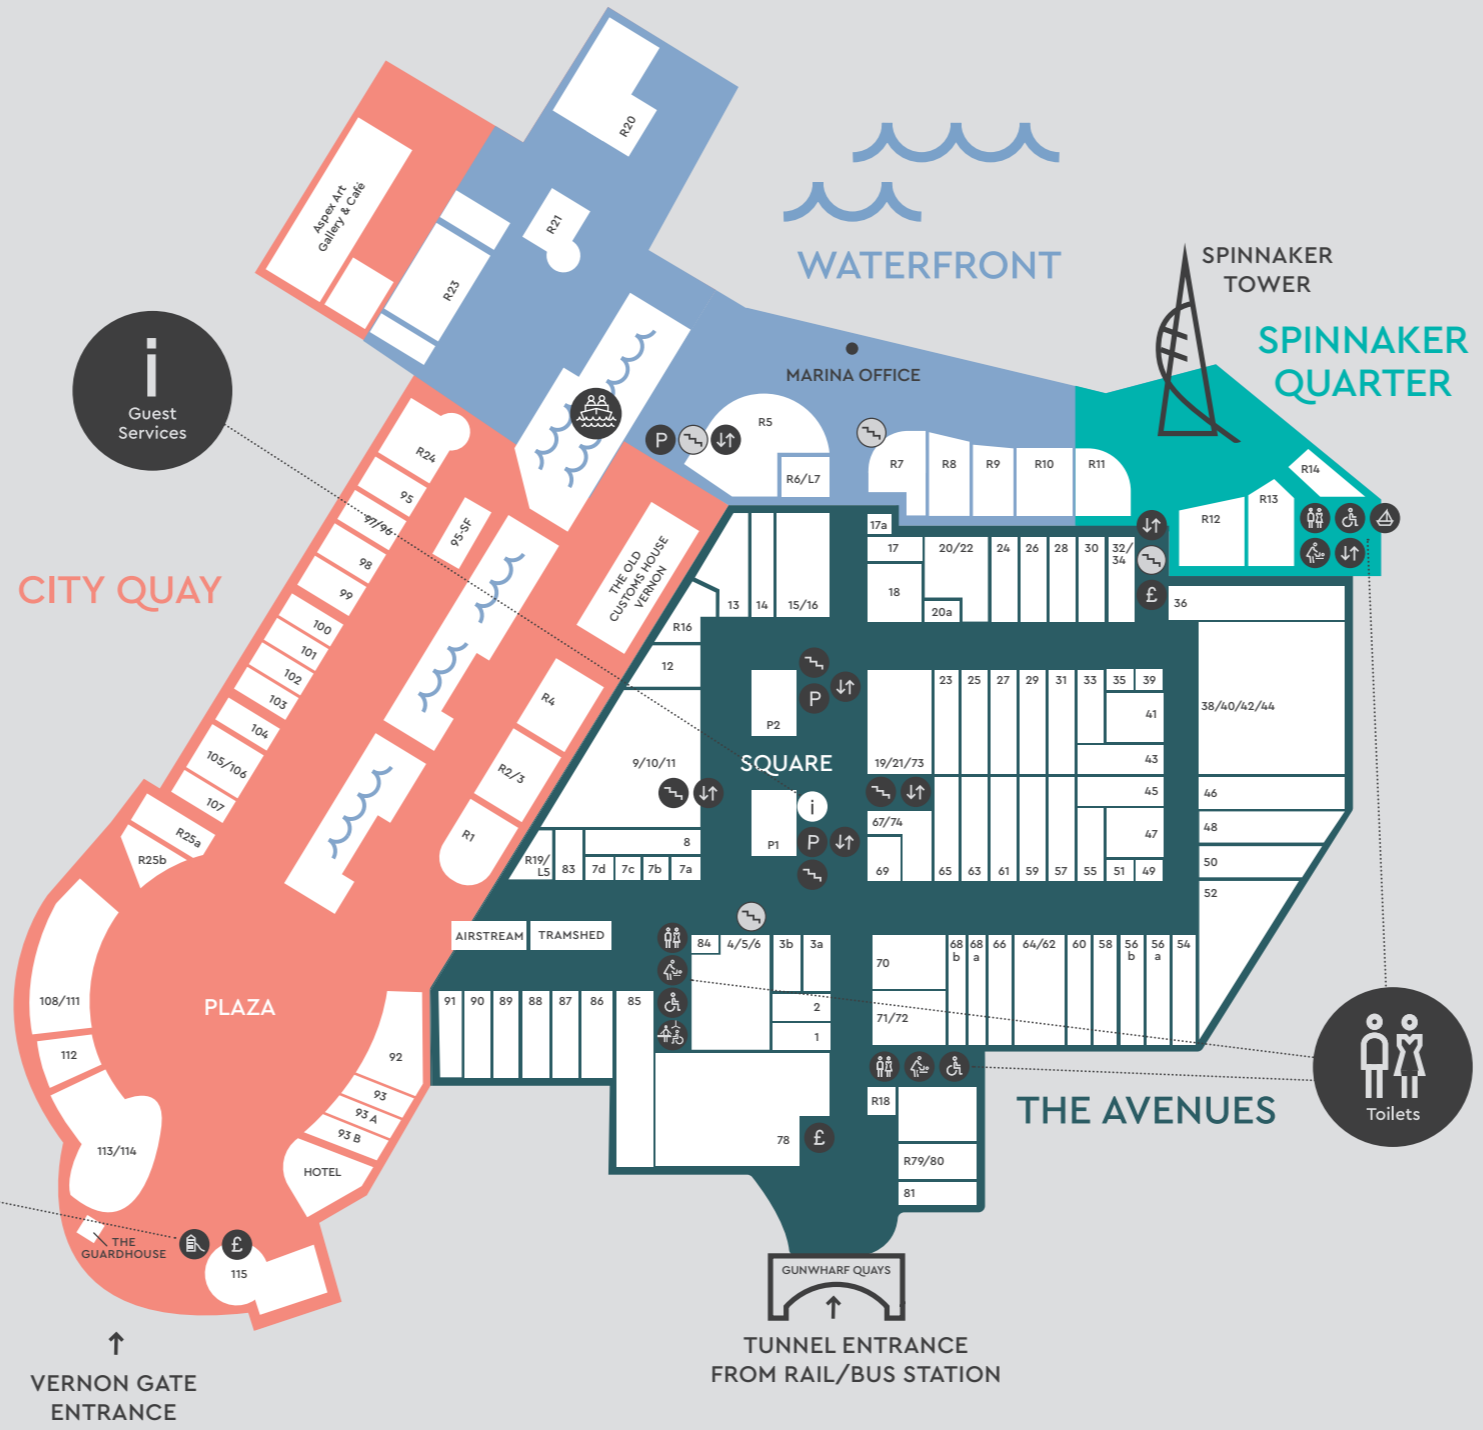

# 1

FIRST

- PARKING
- ESCALATORS
- STAIRS
- BABY CHANGE
- TOILETS
- LIFTS
- GUEST SERVICES
- PLAY AREA
- ACCESSIBLE TOILETS
- ATM
- MARINA FACILITIES
- CHANGING PLACES

# G

GROUND

**FUN FACT**  
Rumour has it that Nelson marched through Vernon Gate on his way to the Battle of Trafalgar

## DINING

All Bar One	R5
Bella Italia	R10
Brasserie Blanc	113/114
Burger King	R12
Café Rouge	R24
Caffé Nero	R13 P2
Carluccio's	R20
Chiquito	75
Costa Coffee	112
Cosy Club	R28/29U
Eden	R6/L7
Five Guys	L8
Frankie & Benny's	76
Hubbox	R30U
Krispy Kreme	Airstream
Las Iguanas	108-111
Loch Fyne	R23
Nando's	L1a
Parade Tea Rooms	The Guardhouse
Patisserie Valerie	Tramshed
Pho	R11U
Pizza Express	R8
Pret A Manger	R79/80
Slug & Lettuce	R7
Spinnaker Kitchen & Bar	Spinnaker
Subway	R14
The Alchemist	R2/R3
The Cornish Bakery	R18
The Liquorist	R1
The Old Customs House	Vernon
The Real Eating Compa-	P1
Wagamama	R9U
Zizzi	R9

## ENTERTAINMENT & MORE

Aspex Art Gallery	Aspex
Holiday Inn Express	Hotel
Hollywood Bowl	L4
Grosvenor Casino	R19/L5
Spinnaker Tower	Spinnaker
Vue Cinema	L2